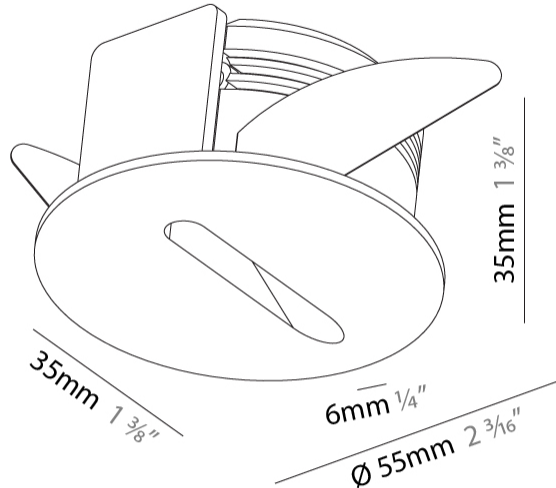

1. To build a product code in our configurator select the specify button on the base model # product page
2. To build a manual product code on this datasheet choose from the options listed below in blue font and add the suffix to the base model #

GENERAL

Series: Delight
Subseries: Delight Lollipop Round
Partner: Prolicht
Division: Architectural
Installation: Recessed
Product Type: Step Light
Mounting Location: Wall
Light Distribution: Asymmetric

PHYSICAL

Shape: Round
Diameter (mm): 55
Diameter (in): 2 3/16
Depth (mm): 35
Depth (in): 1 3/8
Ceiling Thickness (mm): 10 / 15
Min. Recessing Depth (mm): 40
Min. Recessing Depth (in): 1 9/16
Weight (kg): 0.11
Weight (lbs): 0.25
Fixture Finish: SSR / BKV / CWI / CRY / HAB / UFT / ITA / RUA / FTG / MYG / LOD / PUS / FRO / FUP / KIA / POP / BLS / SPG / MEY / GOH / CHC / COM / ABZ / JAG / OBR / MOS / ROR
Fixture Material: Aluminum
Cut-out Measurements: Ø50mm / 1 15/16"

ELECTRICAL

Lamp Type: LED (Zhaga Standard)
Input Wattage (W): 2.2
Total Output Wattage (W): 2
Dimming: 0-10V Dimming / Phase Dimming (120Vac Only)
Driver Included: No
Driver Location: Remote
Driver Type: Constant Current - 120 / 277Vac
Input Voltage (V): 120 - 277
Constant Current (MA): 700

LED

Number of LEDs: 1
Color Temperature (°K): 2700 / 3000 / 4000
Max. Delivered Lumen (lm): 80 / 80 / 90
CRI: >90 CRI
Lamp Life (hrs): 50000

OPTICAL

RATINGS AND CERTIFICATIONS

Certified By: Certified for North American Standards
IP rating: IP20